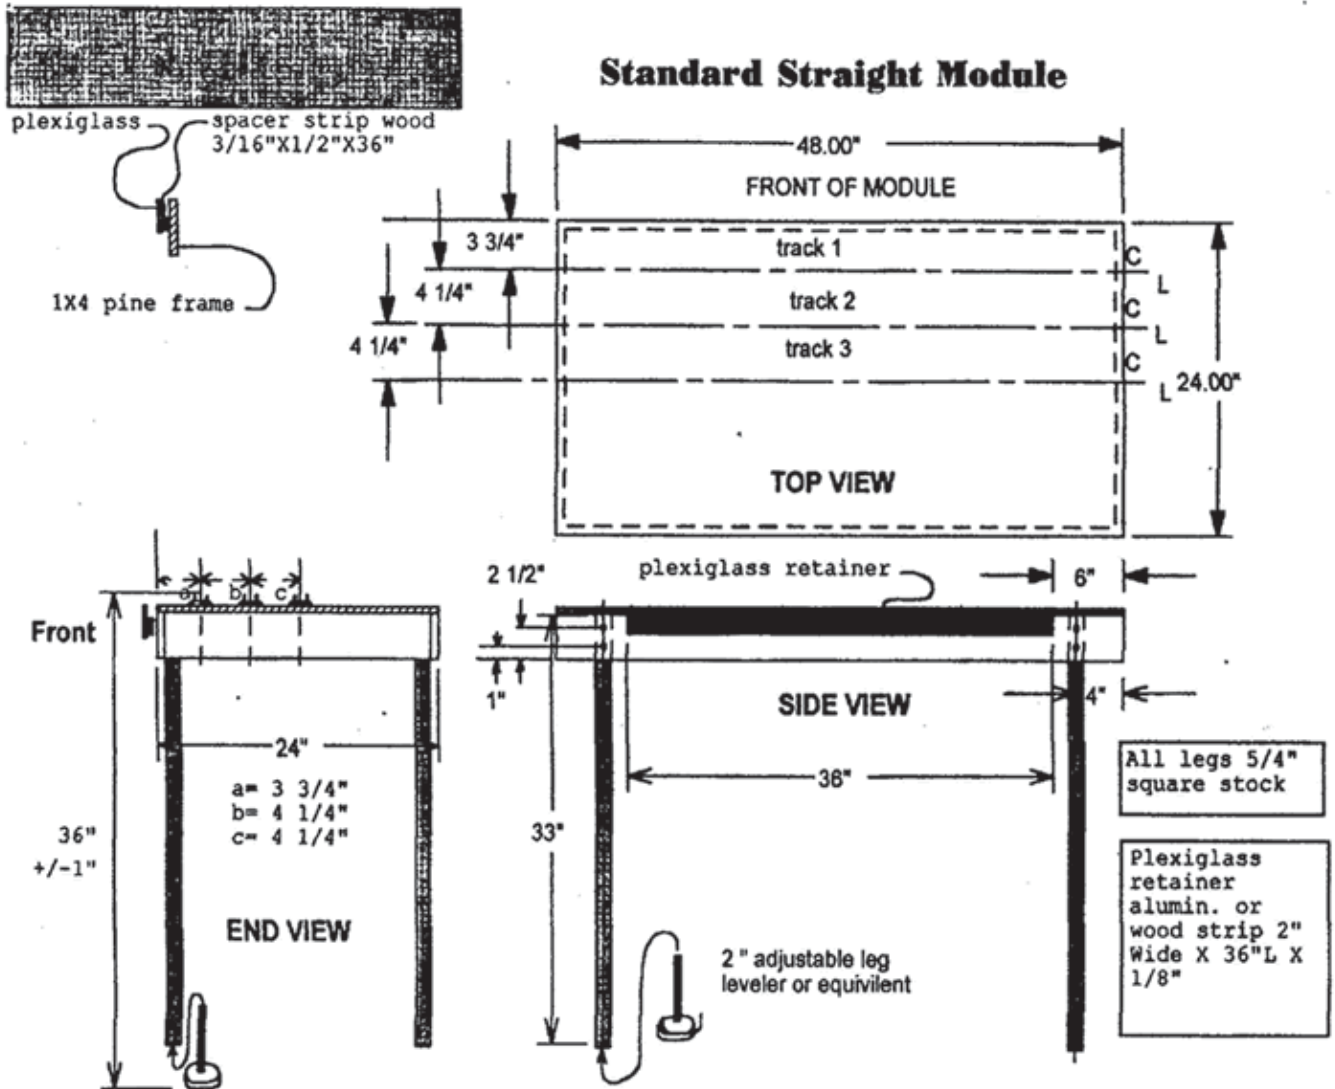

Diagram for straight module 32 x 48 inches

Independent Hi-Railers

Standard Straight Module

Standard height for all modules 36" from floor to top of rail adjustable 1" +/- Use 5/16" tee nuts in bottom of legs